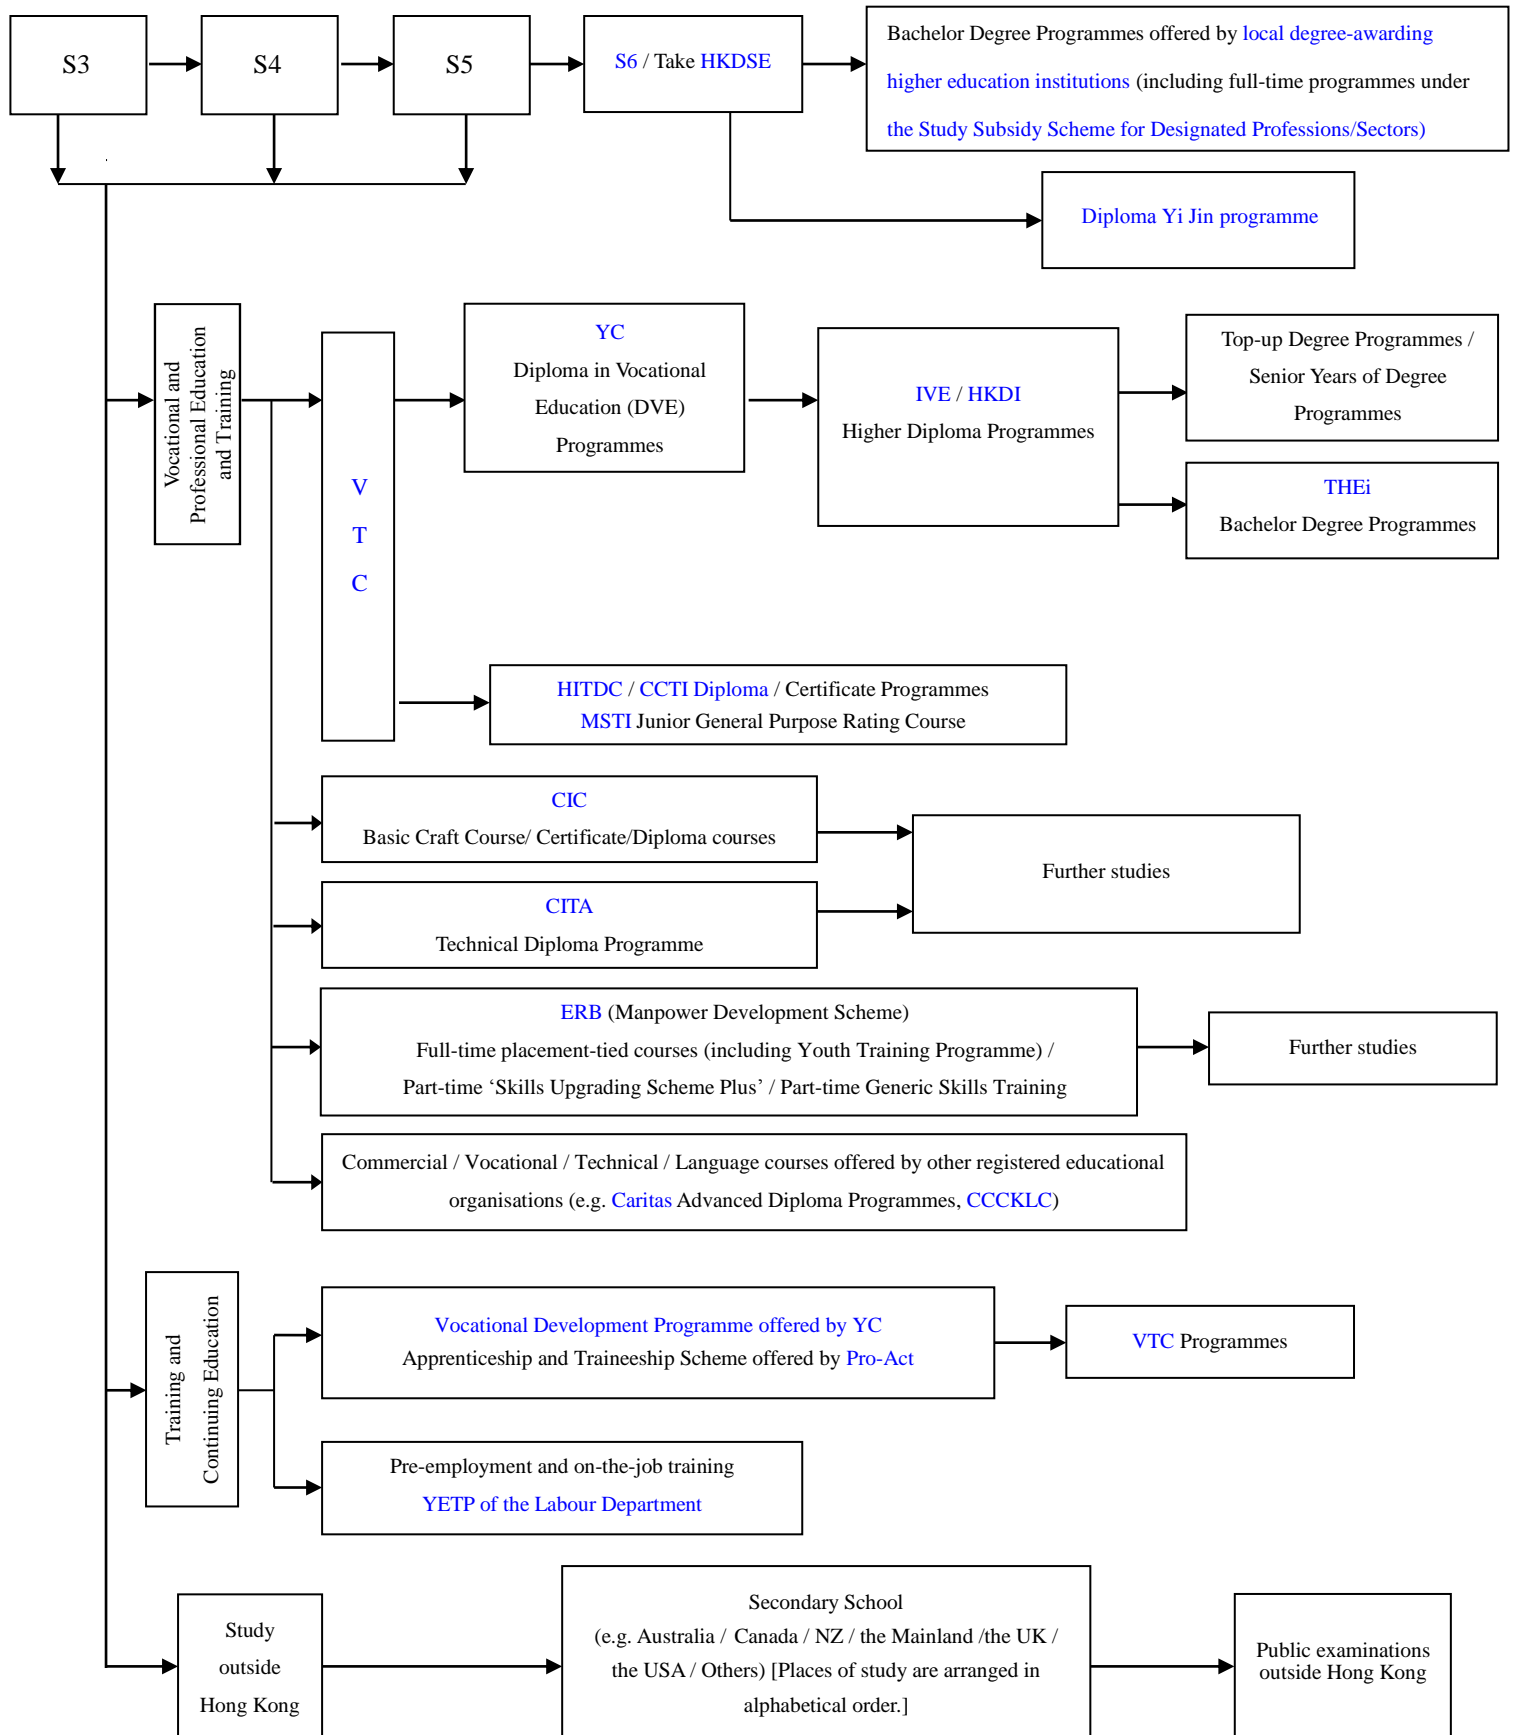

Study Paths for S3-S5 School Leavers under the New Academic Structure (NAS)

Caritas
CCCKLC
CCTI
CIC
CITA
ERB
HITDC
HKDI

Caritas Community & Higher Education Service
The Church of Christ in China Kung Lee College
Chinese Cuisine Training Institute
Construction Industry Council
Clothing Industry Training Authority
Employees Retraining Board
Hospitality Industry Training & Development Centre
Hong Kong Design Institute

HKDSE
IVE
MSTI
Pro Act
THEi
VTC
YC
YETP

Hong Kong Diploma of Secondary Education
Hong Kong Institute of Vocational Education
Maritime Services Training Institute
Pro-Act by VTC
Technological and Higher Education Institute of Hong Kong
Vocational Training Council
Youth College
Youth Employment and Training Programme